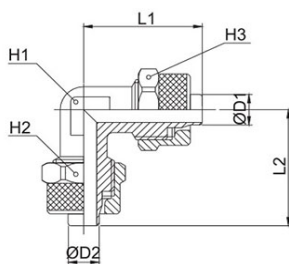

2515

Union connector

CODE	ØD1	ØD2	L	H1	H2	H3	GR.
2515TR427	4/2,7	4/2,7	26,0	8	8	8	8,0
2515TR53	5/3	5/3	28,5	8	8	8	8,0
2515TR64	6/4	6/4	34,5	12	12	12	22,0
2515TR86	8/6	8/6	35,0	14	14	14	28,0
2515TR8664	8/6	6/4	35,0	14	14	12	26,0
2515TR108	10/8	10/8	38,0	14	16	16	36,0
2515TR1210	12/10	12/10	41,0	17	18	18	48,0
2515TR15125	15/12,5	15/12,5	45,5	22	22	22	78,0

2520

Bulkhead connector

CODE	ØD	L	A+	H1	H2	GR.
2520TR427	4/2,7	36,7	8,5	9	8	10,0
2520TR53	5/3	40,0	8,5	9	8	12,0
2520TR64	6/4	48,0	10,5	14	12	34,0
2520TR86	8/6	48,0	10,5	16	14	42,0
2520TR108	10/8	50,0	8,5	17	16	54,0
2520TR1210	12/10	53,0	8,5	19	18	76,0
2520TR15125	15/12,5	58,0	8,5	24	22	110,0

2530

Female elbow BSPP thread

CODE	T	ØD	I	L1	L2	H1	H2	GR.
2530TR1853	G1/8"	5/3	8,0	21,5	19,0	10	8	16,0
2530TR1864	G1/8"	6/4	8,0	22,5	19,0	10	12	22,0
2530TR1464	G1/4"	6/4	10,5	25,0	23,0	11	12	36,0
2530TR1886	G1/8"	8/6	8,0	22,5	19,0	10	14	22,0
2530TR1486	G1/4"	8/6	10,5	25,0	23,0	11	14	32,0
2530TR14108	G1/4"	10/8	11,0	26,0	23,5	13	16	38,0
2530TR381210	G3/8"	12/10	11,5	30,5	28,0	17	18	60,0

2535

Union elbow connector

CODE	ØD1	ØD2	L1	L2	H1	H2	H3	GR.
2535TR427	4/2,7	4/2,7	20,3	20,3	8	8	8	11,0
2535TR53	5/3	5/3	21,5	21,5	8	8	8	12,0
2535TR64	6/4	6/4	21,5	21,5	8	12	12	20,0
2535TR86	8/6	8/6	22,5	22,5	10	14	14	28,0
2535TR8664	8/6	6/4	22,5	22,5	10	14	12	26,0
2535TR108	10/8	10/8	25,5	25,5	11	16	16	38,0
2535TR1210	12/10	12/10	30,0	30,0	14	18	18	56,0
2535TR15125	15/12,5	15/12,5	34,0	34,0	17	22	22	88,0