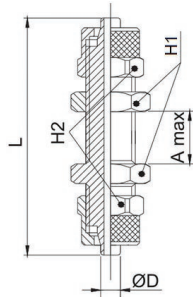

2515

Union connector

CODE	ØD1	ØD2	L	H1	H2	H3	GR.
2515TR427	4/2,7	4/2,7	26,0	8	8	8	8,0
2515TR53	5/3	5/3	28,5	8	8	8	8,0
2515TR64	6/4	6/4	34,5	12	12	12	22,0
2515TR86	8/6	8/6	35,0	14	14	14	28,0
2515TR8664	8/6	6/4	35,0	14	14	12	26,0
2515TR108	10/8	10/8	38,0	14	16	16	36,0
2515TR1210	12/10	12/10	41,0	17	18	18	48,0
2515TR15125	15/12,5	15/12,5	45,5	22	22	22	78,0

2520

Bulkhead connector

CODE	ØD	L	A+	H1	H2	GR.
2520TR427	4/2,7	36,7	8,5	9	8	10,0
2520TR53	5/3	40,0	8,5	9	8	12,0
2520TR64	6/4	48,0	10,5	14	12	34,0
2520TR86	8/6	48,0	10,5	16	14	42,0
2520TR108	10/8	50,0	8,5	17	16	54,0
2520TR1210	12/10	53,0	8,5	19	18	76,0
2520TR15125	15/12,5	58,0	8,5	24	22	110,0

2530

Female elbow BSPP thread

CODE	T	ØD	I	L1	L2	H1	H2	GR.
2530TR1853	G1/8"	5/3	8,0	21,5	19,0	10	8	16,0
2530TR1864	G1/8"	6/4	8,0	22,5	19,0	10	12	22,0
2530TR1464	G1/4"	6/4	10,5	25,0	23,0	11	12	36,0
2530TR1886	G1/8"	8/6	8,0	22,5	19,0	10	14	22,0
2530TR1486	G1/4"	8/6	10,5	25,0	23,0	11	14	32,0
2530TR14108	G1/4"	10/8	11,0	26,0	23,5	13	16	38,0
2530TR381210	G3/8"	12/10	11,5	30,5	28,0	17	18	60,0

2535

Union elbow connector

CODE	ØD1	ØD2	L1	L2	H1	H2	H3	GR.
2535TR427	4/2,7	4/2,7	20,3	20,3	8	8	8	11,0
2535TR53	5/3	5/3	21,5	21,5	8	8	8	12,0
2535TR64	6/4	6/4	21,5	21,5	8	12	12	20,0
2535TR86	8/6	8/6	22,5	22,5	10	14	14	28,0
2535TR8664	8/6	6/4	22,5	22,5	10	14	12	26,0
2535TR108	10/8	10/8	25,5	25,5	11	16	16	38,0
2535TR1210	12/10	12/10	30,0	30,0	14	18	18	56,0
2535TR15125	15/12,5	15/12,5	34,0	34,0	17	22	22	88,0