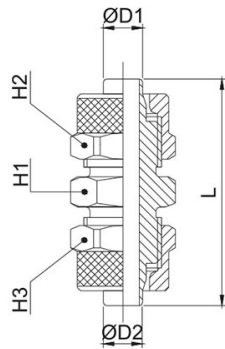

2515

Union connector

CODE	ØD1	ØD2	L	H1	H2	H3	GR.
2515TR427	4/2,7	4/2,7	26,0	8	8	8	8,0
2515TR53	5/3	5/3	28,5	8	8	8	8,0
2515TR64	6/4	6/4	34,5	12	12	12	22,0
2515TR86	8/6	8/6	35,0	14	14	14	28,0
2515TR8664	8/6	6/4	35,0	14	14	12	26,0
2515TR108	10/8	10/8	38,0	14	16	16	36,0
2515TR1210	12/10	12/10	41,0	17	18	18	48,0
2515TR15125	15/12,5	15/12,5	45,5	22	22	22	78,0

2520

Bulkhead connector

CODE	ØD	L	A+	H1	H2	GR.
2520TR427	4/2,7	36,7	8,5	9	8	10,0
2520TR53	5/3	40,0	8,5	9	8	12,0
2520TR64	6/4	48,0	10,5	14	12	34,0
2520TR86	8/6	48,0	10,5	16	14	42,0
2520TR108	10/8	50,0	8,5	17	16	54,0
2520TR1210	12/10	53,0	8,5	19	18	76,0
2520TR15125	15/12,5	58,0	8,5	24	22	110,0

2530

Female elbow BSPP thread

CODE	T	ØD	I	L1	L2	H1	H2	GR.
2530TR1853	G1/8"	5/3	8,0	21,5	19,0	10	8	16,0
2530TR1864	G1/8"	6/4	8,0	22,5	19,0	10	12	22,0
2530TR1464	G1/4"	6/4	10,5	25,0	23,0	11	12	36,0
2530TR1886	G1/8"	8/6	8,0	22,5	19,0	10	14	22,0
2530TR1486	G1/4"	8/6	10,5	25,0	23,0	11	14	32,0
2530TR14108	G1/4"	10/8	11,0	26,0	23,5	13	16	38,0
2530TR381210	G3/8"	12/10	11,5	30,5	28,0	17	18	60,0

2535

Union elbow connector

CODE	ØD1	ØD2	L1	L2	H1	H2	H3	GR.
2535TR427	4/2,7	4/2,7	20,3	20,3	8	8	8	11,0
2535TR53	5/3	5/3	21,5	21,5	8	8	8	12,0
2535TR64	6/4	6/4	21,5	21,5	8	12	12	20,0
2535TR86	8/6	8/6	22,5	22,5	10	14	14	28,0
2535TR8664	8/6	6/4	22,5	22,5	10	14	12	26,0
2535TR108	10/8	10/8	25,5	25,5	11	16	16	38,0
2535TR1210	12/10	12/10	30,0	30,0	14	18	18	56,0
2535TR15125	15/12,5	15/12,5	34,0	34,0	17	22	22	88,0