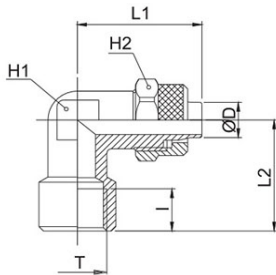

2515

Union connector

CODE	ØD1	ØD2	L	H1	H2	H3	GR.
2515TR427	4/2,7	4/2,7	26,0	8	8	8	8,0
2515TR53	5/3	5/3	28,5	8	8	8	8,0
2515TR64	6/4	6/4	34,5	12	12	12	22,0
2515TR86	8/6	8/6	35,0	14	14	14	28,0
2515TR8664	8/6	6/4	35,0	14	14	12	26,0
2515TR108	10/8	10/8	38,0	14	16	16	36,0
2515TR1210	12/10	12/10	41,0	17	18	18	48,0
2515TR15125	15/12,5	15/12,5	45,5	22	22	22	78,0

2520

Bulkhead connector

CODE	ØD	L	A+	H1	H2	GR.
2520TR427	4/2,7	36,7	8,5	9	8	10,0
2520TR53	5/3	40,0	8,5	9	8	12,0
2520TR64	6/4	48,0	10,5	14	12	34,0
2520TR86	8/6	48,0	10,5	16	14	42,0
2520TR108	10/8	50,0	8,5	17	16	54,0
2520TR1210	12/10	53,0	8,5	19	18	76,0
2520TR15125	15/12,5	58,0	8,5	24	22	110,0

2530

Female elbow BSPP thread

CODE	T	ØD	I	L1	L2	H1	H2	GR.
2530TR1853	G1/8"	5/3	8,0	21,5	19,0	10	8	16,0
2530TR1864	G1/8"	6/4	8,0	22,5	19,0	10	12	22,0
2530TR1464	G1/4"	6/4	10,5	25,0	23,0	11	12	36,0
2530TR1886	G1/8"	8/6	8,0	22,5	19,0	10	14	22,0
2530TR1486	G1/4"	8/6	10,5	25,0	23,0	11	14	32,0
2530TR14108	G1/4"	10/8	11,0	26,0	23,5	13	16	38,0
2530TR381210	G3/8"	12/10	11,5	30,5	28,0	17	18	60,0

2535

Union elbow connector

CODE	ØD1	ØD2	L1	L2	H1	H2	H3	GR.
2535TR427	4/2,7	4/2,7	20,3	20,3	8	8	8	11,0
2535TR53	5/3	5/3	21,5	21,5	8	8	8	12,0
2535TR64	6/4	6/4	21,5	21,5	8	12	12	20,0
2535TR86	8/6	8/6	22,5	22,5	10	14	14	28,0
2535TR8664	8/6	6/4	22,5	22,5	10	14	12	26,0
2535TR108	10/8	10/8	25,5	25,5	11	16	16	38,0
2535TR1210	12/10	12/10	30,0	30,0	14	18	18	56,0
2535TR15125	15/12,5	15/12,5	34,0	34,0	17	22	22	88,0