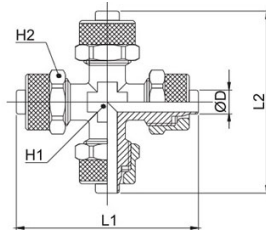

2548

Male elbow metric thread

CODE	T	ØD	I	L1	L2	H1	H2	GR.
2548TRM5427	M5	4/2,7	4	19,5	15	8	8	10,0
2548TRM6427	M6	4/2,7	4	19,5	15	8	8	10,0
2548TRM553	M5	5/3	4	21,5	15	8	8	10,0
2548TRM564	M5	6/4	4	22,5	15	8	9	14,0
2548TRM1212564	M12X1,25	6/4	9	22,5	20,5	10	12	24,0
2548TRM121564	M12X1,5	6/4	9	22,5	20,5	10	12	22,0
2548TRM1212586	M12X1,25	8/6	9	22,5	20,5	10	14	24,0
2548TRM121586	M12X1,5	8/6	9	22,5	20,5	10	14	24,0

2550

Cross junction connector

CODE	ØD	L1	L2	H1	H2	GR.
2550TR53	5/3	43	43	8	8	22,0
2550TR64	6/4	45	45	8	12	42,0
2550TR86	8/6	45	45	10	14	52,0
2550TR108	10/8	51	51	11	16	70,0

2553

Swivel male tee BSPP thread with OR

CODE	T	ØD	I	L1	L2	H1	H2	H3	GR.
2553TR18427	G1/8"	4/2,7	6	45,0	25,7	8	8	13	19,0
2553TR1864	G1/8"	6/4	6	45,0	25,7	8	12	13	23,0
2553TR1464	G1/4"	6/4	8	45,5	29,0	10	12	17	35,0
2553TR1886	G1/8"	8/6	6	45,5	26,0	10	14	13	29,0
2553TR1486	G1/4"	8/6	8	45,5	28,0	10	14	17	37,0
2553TR14108	G1/4"	10/8	8	51,0	29,0	11	16	17	43,0