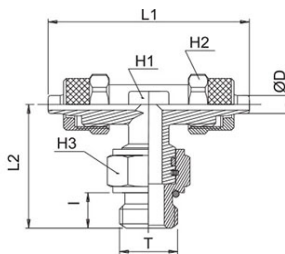

2548

Male elbow metric thread

CODE	T	ØD	I	L1	L2	H1	H2	GR.
2548TRM5427	M5	4/2,7	4	19,5	15	8	8	10,0
2548TRM6427	M6	4/2,7	4	19,5	15	8	8	10,0
2548TRM553	M5	5/3	4	21,5	15	8	8	10,0
2548TRM564	M5	6/4	4	22,5	15	8	9	14,0
2548TRM1212564	M12X1,25	6/4	9	22,5	20,5	10	12	24,0
2548TRM121564	M12X1,5	6/4	9	22,5	20,5	10	12	22,0
2548TRM1212586	M12X1,25	8/6	9	22,5	20,5	10	14	24,0
2548TRM121586	M12X1,5	8/6	9	22,5	20,5	10	14	24,0

2550

Cross junction connector

CODE	ØD	L1	L2	H1	H2	GR.
2550TR53	5/3	43	43	8	8	22,0
2550TR64	6/4	45	45	8	12	42,0
2550TR86	8/6	45	45	10	14	52,0
2550TR108	10/8	51	51	11	16	70,0

2553

Swivel male tee BSPP thread with OR

CODE	T	ØD	I	L1	L2	H1	H2	H3	GR.
2553TR18427	G1/8"	4/2,7	6	45,0	25,7	8	8	13	19,0
2553TR1864	G1/8"	6/4	6	45,0	25,7	8	12	13	23,0
2553TR1464	G1/4"	6/4	8	45,5	29,0	10	12	17	35,0
2553TR1886	G1/8"	8/6	6	45,5	26,0	10	14	13	29,0
2553TR1486	G1/4"	8/6	8	45,5	28,0	10	14	17	37,0
2553TR14108	G1/4"	10/8	8	51,0	29,0	11	16	17	43,0