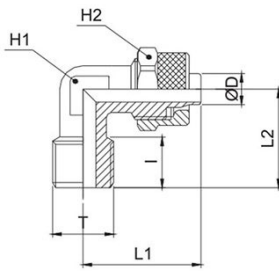

2548

Male elbow metric thread

CODE	T	ØD	I	L1	L2	H1	H2	GR.
2548TRM5427	M5	4/2,7	4	19,5	15	8	8	10,0
2548TRM6427	M6	4/2,7	4	19,5	15	8	8	10,0
2548TRM553	M5	5/3	4	21,5	15	8	8	10,0
2548TRM564	M5	6/4	4	22,5	15	8	9	14,0
2548TRM1212564	M12X1,25	6/4	9	22,5	20,5	10	12	24,0
2548TRM121564	M12X1,5	6/4	9	22,5	20,5	10	12	22,0
2548TRM1212586	M12X1,25	8/6	9	22,5	20,5	10	14	24,0
2548TRM121586	M12X1,5	8/6	9	22,5	20,5	10	14	24,0

2550

Cross junction connector

CODE	ØD	L1	L2	H1	H2	GR.
2550TR53	5/3	43	43	8	8	22,0
2550TR64	6/4	45	45	8	12	42,0
2550TR86	8/6	45	45	10	14	52,0
2550TR108	10/8	51	51	11	16	70,0

2553

Swivel male tee BSPP thread with OR

CODE	T	ØD	I	L1	L2	H1	H2	H3	GR.
2553TR18427	G1/8"	4/2,7	6	45,0	25,7	8	8	13	19,0
2553TR1864	G1/8"	6/4	6	45,0	25,7	8	12	13	23,0
2553TR1464	G1/4"	6/4	8	45,5	29,0	10	12	17	35,0
2553TR1886	G1/8"	8/6	6	45,5	26,0	10	14	13	29,0
2553TR1486	G1/4"	8/6	8	45,5	28,0	10	14	17	37,0
2553TR14108	G1/4"	10/8	8	51,0	29,0	11	16	17	43,0