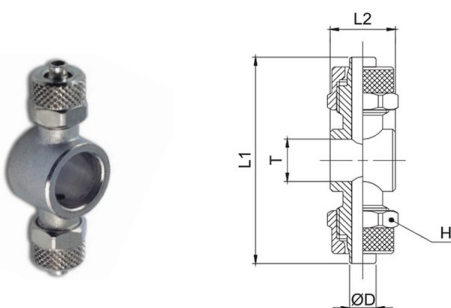

2565

Union tee connector

CODE	ØD1	ØD2	L1	L2	H1	H2	GR.
2565TR427	4/2,7	4/2,7	40,6	20,3	8	8	16,0
2565TR53	5/3	5/3	43,0	21,5	8	8	16,0
2565TR64	6/4	6/4	45,0	22,5	8	12	32,0
2565TR86	8/6	8/6	45,0	22,5	10	14	42,0
2565TR8664	8/6	6/4	45,0	22,5	10	14	40,0
2565TR108	10/8	10/8	51,0	25,5	11	16	56,0
2565TR1210	12/10	12/10	60,0	30,0	14	18	78,0
2565TR15125	15/12,5	15/12,5	68,0	34,0	17	22	124,0

2570

Single banjo body

CODE	T	ØD	L1	L2	H	GR.
2570TRM5427	M5	4/2,7	15,8	9,0	8	6,0
2570TRM6427	M6	4/2,7	15,8	9,0	8	6,0
2570TR18427	G1/8"	4/2,7	21,3	14,5	8	15,0
2570TRM553	M5	5/3	17,0	9,0	8	8,0
2570TR1853	G1/8"	5/3	22,5	14,5	8	14,0
2570TRM564	M5	6/4	18,0	9,0	9	8,0
2570TR1864	G1/8"	6/4	24,0	14,5	12	20,0
2570TR1464	G1/4"	6/4	26,0	14,5	12	24,0
2570TR1886	G1/8"	8/6	24,0	14,5	14	22,0
2570TR1486	G1/4"	8/6	26,0	14,5	14	26,0
2570TR14108	G1/4"	10/8	27,5	14,5	16	30,0

2575

Double banjo body

CODE	T	ØD	L1	L2	H	GR.
2575TR18427	G1/8"	4/2,7	42,6	14,5	8	19,0
2575TR1853	G1/8"	5/3	45,0	14,5	8	20,0
2575TR1864	G1/8"	6/4	48,0	14,5	12	30,0
2575TR1464	G1/4"	6/4	52,0	14,5	12	34,0
2575TR1886	G1/8"	8/6	48,0	14,5	14	32,0
2575TR1486	G1/4"	8/6	52,0	14,5	14	38,0
2575TR14108	G1/4"	10/8	55,0	14,5	16	44,0

2580

Female single banjo body

CODE	T1	T2	I	L1	L2	GR.
2580TR18	G1/8"	G1/8"	8,0	14,5	20,0	22,0
2580TR14	G1/4"	G1/4"	10,0	17,5	25,0	41,0
2580TR38	G3/8"	G3/8"	11,5	21,0	28,0	78,0