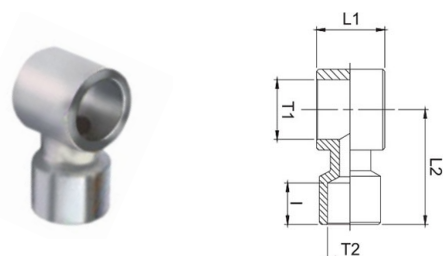

2570

Single banjo body

CODE	T	ØD	L1	L2	H	GR.
2570TRM5427	M5	4/2,7	15,8	9,0	8	6,0
2570TRM6427	M6	4/2,7	15,8	9,0	8	6,0
2570TR18427	G1/8"	4/2,7	21,3	14,5	8	15,0
2570TRM553	M5	5/3	17,0	9,0	8	8,0
2570TR1853	G1/8"	5/3	22,5	14,5	8	14,0
2570TRM564	M5	6/4	18,0	9,0	9	8,0
2570TR1864	G1/8"	6/4	24,0	14,5	12	20,0
2570TR1464	G1/4"	6/4	26,0	14,5	12	24,0
2570TR1886	G1/8"	8/6	24,0	14,5	14	22,0
2570TR1486	G1/4"	8/6	26,0	14,5	14	26,0
2570TR14108	G1/4"	10/8	27,5	14,5	16	30,0

2575

Double banjo body

CODE	T	ØD	L1	L2	H	GR.
2575TR18427	G1/8"	4/2,7	42,6	14,5	8	19,0
2575TR1853	G1/8"	5/3	45,0	14,5	8	20,0
2575TR1864	G1/8"	6/4	48,0	14,5	12	30,0
2575TR1464	G1/4"	6/4	52,0	14,5	12	34,0
2575TR1886	G1/8"	8/6	48,0	14,5	14	32,0
2575TR1486	G1/4"	8/6	52,0	14,5	14	38,0
2575TR14108	G1/4"	10/8	55,0	14,5	16	44,0

2580

Female single banjo body

CODE	T1	T2	I	L1	L2	GR.
2580TR18	G1/8"	G1/8"	8,0	14,5	20,0	22,0
2580TR14	G1/4"	G1/4"	10,0	17,5	25,0	41,0
2580TR38	G3/8"	G3/8"	11,5	21,0	28,0	78,0