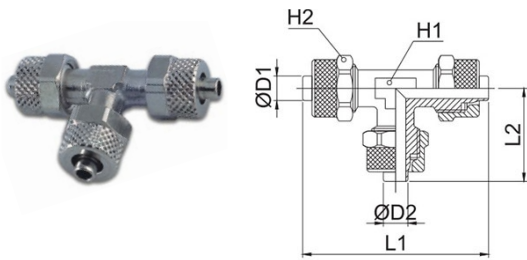

2565

Union tee connector

CODE	ØD1	ØD2	L1	L2	H1	H2	GR.
2565TR427	4/2,7	4/2,7	40,6	20,3	8	8	16,0
2565TR53	5/3	5/3	43,0	21,5	8	8	16,0
2565TR64	6/4	6/4	45,0	22,5	8	12	32,0
2565TR86	8/6	8/6	45,0	22,5	10	14	42,0
2565TR8664	8/6	6/4	45,0	22,5	10	14	40,0
2565TR108	10/8	10/8	51,0	25,5	11	16	56,0
2565TR1210	12/10	12/10	60,0	30,0	14	18	78,0
2565TR15125	15/12,5	15/12,5	68,0	34,0	17	22	124,0

2570

Single banjo body

CODE	T	ØD	L1	L2	H	GR.
2570TRM5427	M5	4/2,7	15,8	9,0	8	6,0
2570TRM6427	M6	4/2,7	15,8	9,0	8	6,0
2570TR18427	G1/8"	4/2,7	21,3	14,5	8	15,0
2570TRM553	M5	5/3	17,0	9,0	8	8,0
2570TR1853	G1/8"	5/3	22,5	14,5	8	14,0
2570TRM564	M5	6/4	18,0	9,0	9	8,0
2570TR1864	G1/8"	6/4	24,0	14,5	12	20,0
2570TR1464	G1/4"	6/4	26,0	14,5	12	24,0
2570TR1886	G1/8"	8/6	24,0	14,5	14	22,0
2570TR1486	G1/4"	8/6	26,0	14,5	14	26,0
2570TR14108	G1/4"	10/8	27,5	14,5	16	30,0

2575

Double banjo body

CODE	T	ØD	L1	L2	H	GR.
2575TR18427	G1/8"	4/2,7	42,6	14,5	8	19,0
2575TR1853	G1/8"	5/3	45,0	14,5	8	20,0
2575TR1864	G1/8"	6/4	48,0	14,5	12	30,0
2575TR1464	G1/4"	6/4	52,0	14,5	12	34,0
2575TR1886	G1/8"	8/6	48,0	14,5	14	32,0
2575TR1486	G1/4"	8/6	52,0	14,5	14	38,0
2575TR14108	G1/4"	10/8	55,0	14,5	16	44,0

2580

Female single banjo body

CODE	T1	T2	I	L1	L2	GR.
2580TR18	G1/8"	G1/8"	8,0	14,5	20,0	22,0
2580TR14	G1/4"	G1/4"	10,0	17,5	25,0	41,0
2580TR38	G3/8"	G3/8"	11,5	21,0	28,0	78,0