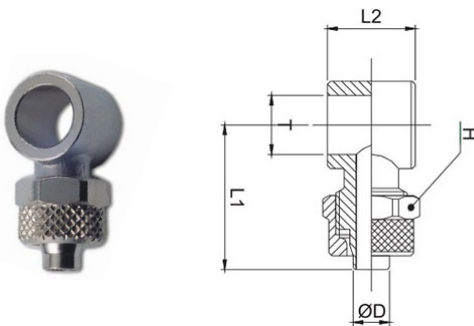

2565

Union tee connector

CODE	ØD1	ØD2	L1	L2	H1	H2	GR.
2565TR427	4/2,7	4/2,7	40,6	20,3	8	8	16,0
2565TR53	5/3	5/3	43,0	21,5	8	8	16,0
2565TR64	6/4	6/4	45,0	22,5	8	12	32,0
2565TR86	8/6	8/6	45,0	22,5	10	14	42,0
2565TR8664	8/6	6/4	45,0	22,5	10	14	40,0
2565TR108	10/8	10/8	51,0	25,5	11	16	56,0
2565TR1210	12/10	12/10	60,0	30,0	14	18	78,0
2565TR15125	15/12,5	15/12,5	68,0	34,0	17	22	124,0

2570

Single banjo body

CODE	T	ØD	L1	L2	H	GR.
2570TRM5427	M5	4/2,7	15,8	9,0	8	6,0
2570TRM6427	M6	4/2,7	15,8	9,0	8	6,0
2570TR18427	G1/8"	4/2,7	21,3	14,5	8	15,0
2570TRM553	M5	5/3	17,0	9,0	8	8,0
2570TR1853	G1/8"	5/3	22,5	14,5	8	14,0
2570TRM564	M5	6/4	18,0	9,0	9	8,0
2570TR1864	G1/8"	6/4	24,0	14,5	12	20,0
2570TR1464	G1/4"	6/4	26,0	14,5	12	24,0
2570TR1886	G1/8"	8/6	24,0	14,5	14	22,0
2570TR1486	G1/4"	8/6	26,0	14,5	14	26,0
2570TR14108	G1/4"	10/8	27,5	14,5	16	30,0

2575

Double banjo body

CODE	T	ØD	L1	L2	H	GR.
2575TR18427	G1/8"	4/2,7	42,6	14,5	8	19,0
2575TR1853	G1/8"	5/3	45,0	14,5	8	20,0
2575TR1864	G1/8"	6/4	48,0	14,5	12	30,0
2575TR1464	G1/4"	6/4	52,0	14,5	12	34,0
2575TR1886	G1/8"	8/6	48,0	14,5	14	32,0
2575TR1486	G1/4"	8/6	52,0	14,5	14	38,0
2575TR14108	G1/4"	10/8	55,0	14,5	16	44,0

2580

Female single banjo body

CODE	T1	T2	I	L1	L2	GR.
2580TR18	G1/8"	G1/8"	8,0	14,5	20,0	22,0
2580TR14	G1/4"	G1/4"	10,0	17,5	25,0	41,0
2580TR38	G3/8"	G3/8"	11,5	21,0	28,0	78,0