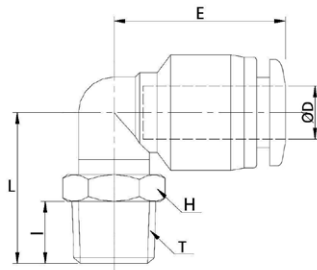

**WTRMM**

Bulkhead connector nickel plated

CODE	ØD	T	E	L	F	H	GR.
WTRMM0400	4	M12X1	9,7	30,1	3,5	14	15,4
WTRMM0600	6	M14X1	7,5	31,8	4,0	17	21,4
WTRMM0800	8	M16X1	6,8	35,3	4,5	19	26,8
WTRMM1000	10	M20X1	11,5	39,0	5,0	24	52,7
WTRMM1200	12	M22X1	12,8	45,3	5,0	27	59,8

**WTRMM-N**

Bulkhead connector nickel plated

CODE	ØD	T	E	L	H	LB
WTRMM532	5/32	M12X1	0,381	1,185	0,562	0,034
WTRMM316	3/16	M14X1	0,295	1,251	0,685	0,045
WTRMM1-4	1/4	M14X1	0,295	1,251	0,685	0,047
WTRMM516	5/16	M16X1	0,267	1,389	0,748	0,059
WTRMM38	3/8	M20X1	0,350	1,433	0,874	0,116
WTRMM1-2	1/2	M22X1	0,503	1,783	1	0,131

**WTRSL-R**

Short swivel male elbow BSPT thread nickel plated

CODE	ØD	T	I	L	E	H	GR.
WTRSL04R01	4	R1/8"	7,0	16,0	17,5	10,0	5,8
WTRSL04R02	4	R1/4"	9,5	19,5	17,5	14,0	6,3
WTRSL06R01	6	R1/8"	7,0	17,0	19,0	10,0	6,4
WTRSL06R02	6	R1/4"	9,5	20,5	19,0	14,0	12,4
WTRSL06R03	6	R3/8"	10,5	22,0	19,0	17,0	14,2
WTRSL06R04	6	R1/2"	13,5	25,5	19,0	21,0	17,3
WTRSL08R01	8	R1/8"	7,0	21,3	22,8	12,0	11,5
WTRSL08R02	8	R1/4"	9,5	21,5	22,8	14,0	13,3
WTRSL08R03	8	R3/8"	10,5	23,0	22,8	17,0	20,3
WTRSL08R04	8	R1/2"	13,5	26,5	22,8	21,0	21,9
WTRSL10R01	10	R1/8"	7,0	25,5	26,3	14,0	15,4
WTRSL10R02	10	R1/4"	9,5	26,0	26,3	14,0	18,4
WTRSL10R03	10	R3/8"	10,5	25,0	26,3	17,0	21,9
WTRSL10R04	10	R1/2"	13,5	28,5	26,3	21,0	24,8
WTRSL12R02	12	R1/4"	9,5	29,5	29,6	17,0	33,6
WTRSL12R03	12	R3/8"	10,5	26,5	29,6	17,0	36,2
WTRSL12R04	12	R1/2"	13,5	30,0	29,6	21,0	39,5