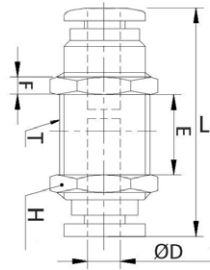

**WTRMM**

Bulkhead connector nickel plated

CODE	ØD	T	E	L	F	H	GR.
WTRMM0400	4	M12X1	9,7	30,1	3,5	14	15,4
WTRMM0600	6	M14X1	7,5	31,8	4,0	17	21,4
WTRMM0800	8	M16X1	6,8	35,3	4,5	19	26,8
WTRMM1000	10	M20X1	11,5	39,0	5,0	24	52,7
WTRMM1200	12	M22X1	12,8	45,3	5,0	27	59,8

**WTRMM-N**

Bulkhead connector nickel plated

CODE	ØD	T	E	L	H	LB
WTRMM532	5/32	M12X1	0,381	1,185	0,562	0,034
WTRMM316	3/16	M14X1	0,295	1,251	0,685	0,045
WTRMM1-4	1/4	M14X1	0,295	1,251	0,685	0,047
WTRMM516	5/16	M16X1	0,267	1,389	0,748	0,059
WTRMM38	3/8	M20X1	0,350	1,433	0,874	0,116
WTRMM1-2	1/2	M22X1	0,503	1,783	1	0,131

**WTRSL-R**

Short swivel male elbow BSPT thread nickel plated

CODE	ØD	T	I	L	E	H	GR.
WTRSL04R01	4	R1/8"	7,0	16,0	17,5	10,0	5,8
WTRSL04R02	4	R1/4"	9,5	19,5	17,5	14,0	6,3
WTRSL06R01	6	R1/8"	7,0	17,0	19,0	10,0	6,4
WTRSL06R02	6	R1/4"	9,5	20,5	19,0	14,0	12,4
WTRSL06R03	6	R3/8"	10,5	22,0	19,0	17,0	14,2
WTRSL06R04	6	R1/2"	13,5	25,5	19,0	21,0	17,3
WTRSL08R01	8	R1/8"	7,0	21,3	22,8	12,0	11,5
WTRSL08R02	8	R1/4"	9,5	21,5	22,8	14,0	13,3
WTRSL08R03	8	R3/8"	10,5	23,0	22,8	17,0	20,3
WTRSL08R04	8	R1/2"	13,5	26,5	22,8	21,0	21,9
WTRSL10R01	10	R1/8"	7,0	25,5	26,3	14,0	15,4
WTRSL10R02	10	R1/4"	9,5	26,0	26,3	14,0	18,4
WTRSL10R03	10	R3/8"	10,5	25,0	26,3	17,0	21,9
WTRSL10R04	10	R1/2"	13,5	28,5	26,3	21,0	24,8
WTRSL12R02	12	R1/4"	9,5	29,5	29,6	17,0	33,6
WTRSL12R03	12	R3/8"	10,5	26,5	29,6	17,0	36,2
WTRSL12R04	12	R1/2"	13,5	30,0	29,6	21,0	39,5