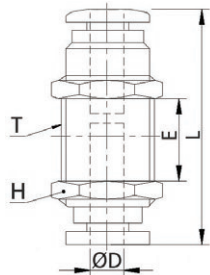

**WTRMM**

Bulkhead connector nickel plated

CODE	ØD	T	E	L	F	H	GR.
WTRMM0400	4	M12X1	9,7	30,1	3,5	14	15,4
WTRMM0600	6	M14X1	7,5	31,8	4,0	17	21,4
WTRMM0800	8	M16X1	6,8	35,3	4,5	19	26,8
WTRMM1000	10	M20X1	11,5	39,0	5,0	24	52,7
WTRMM1200	12	M22X1	12,8	45,3	5,0	27	59,8

**WTRMM-N**

Bulkhead connector nickel plated

CODE	ØD	T	E	L	H	LB
WTRMM532	5/32	M12X1	0,381	1,185	0,562	0,034
WTRMM316	3/16	M14X1	0,295	1,251	0,685	0,045
WTRMM1-4	1/4	M14X1	0,295	1,251	0,685	0,047
WTRMM516	5/16	M16X1	0,267	1,389	0,748	0,059
WTRMM38	3/8	M20X1	0,350	1,433	0,874	0,116
WTRMM1-2	1/2	M22X1	0,503	1,783	1	0,131

**WTRSL-R**

Short swivel male elbow BSPT thread nickel plated

CODE	ØD	T	I	L	E	H	GR.
WTRSL04R01	4	R1/8"	7,0	16,0	17,5	10,0	5,8
WTRSL04R02	4	R1/4"	9,5	19,5	17,5	14,0	6,3
WTRSL06R01	6	R1/8"	7,0	17,0	19,0	10,0	6,4
WTRSL06R02	6	R1/4"	9,5	20,5	19,0	14,0	12,4
WTRSL06R03	6	R3/8"	10,5	22,0	19,0	17,0	14,2
WTRSL06R04	6	R1/2"	13,5	25,5	19,0	21,0	17,3
WTRSL08R01	8	R1/8"	7,0	21,3	22,8	12,0	11,5
WTRSL08R02	8	R1/4"	9,5	21,5	22,8	14,0	13,3
WTRSL08R03	8	R3/8"	10,5	23,0	22,8	17,0	20,3
WTRSL08R04	8	R1/2"	13,5	26,5	22,8	21,0	21,9
WTRSL10R01	10	R1/8"	7,0	25,5	26,3	14,0	15,4
WTRSL10R02	10	R1/4"	9,5	26,0	26,3	14,0	18,4
WTRSL10R03	10	R3/8"	10,5	25,0	26,3	17,0	21,9
WTRSL10R04	10	R1/2"	13,5	28,5	26,3	21,0	24,8
WTRSL12R02	12	R1/4"	9,5	29,5	29,6	17,0	33,6
WTRSL12R03	12	R3/8"	10,5	26,5	29,6	17,0	36,2
WTRSL12R04	12	R1/2"	13,5	30,0	29,6	21,0	39,5