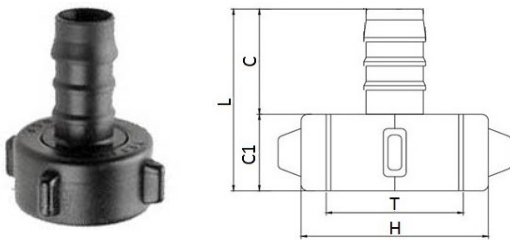

5560

Union tee barb connector

| CODE | OD | C1 | L1 | C2 | L2 | GR. |
|----------|----|------|------|------|------|------|
| 5560TR12 | 12 | 30,0 | 36,0 | 30,0 | 38,0 | 3,0 |
| 5560TR16 | 16 | 30,0 | 38,0 | 30,0 | 40,0 | 5,0 |
| 5560TR20 | 20 | 32,5 | 42,5 | 32,5 | 45,0 | 9,0 |
| 5560TR25 | 25 | 32,5 | 45,0 | 32,5 | 47,0 | 13,0 |

5570

Female swivel barb connector with rubber seal

| CODE | T | I.D. | C1 | C | L | H | GR. |
|------------|-------|------|------|------|------|----|------|
| 5570TR346 | G3/4" | 6 | 17,0 | 21,0 | 38,0 | 32 | 8,0 |
| 5570TR348 | G3/4" | 8 | 14,5 | 25,0 | 42,0 | 32 | 8,5 |
| 5570TR18 | G1" | 8 | 14,5 | 25,0 | 42,0 | 38 | 10,0 |
| 5570TR3810 | G3/8" | 10 | 16,5 | 28,0 | 42,5 | 32 | 7,5 |
| 5570TR3410 | G3/4" | 10 | 16,5 | 27,0 | 43,5 | 32 | 9,0 |
| 5570TR1212 | G1/2" | 12 | 16,5 | 28,0 | 44,5 | 24 | 10,0 |
| 5570TR3412 | G3/4" | 12 | 16,5 | 28,0 | 44,5 | 32 | 9,0 |
| 5570TR112 | G1" | 12 | 16,5 | 27,0 | 43,5 | 38 | 11,0 |
| 5570TR3414 | G3/4" | 14 | 16,5 | 30,0 | 46,5 | 32 | 7,0 |
| 5570TR114 | G1" | 14 | 16,5 | 30,0 | 46,5 | 38 | 8,5 |
| 5570TR3416 | G3/4" | 16 | 16,5 | 30,0 | 46,5 | 32 | 8,0 |
| 5570TR116 | G1" | 16 | 16,5 | 30,0 | 46,5 | 38 | 10,0 |
| 5570TR3419 | G3/4" | 19 | 16,5 | 31,0 | 47,5 | 32 | 10,0 |
| 5570TR119 | G1" | 19 | 16,5 | 31,0 | 47,5 | 38 | 13,0 |

5580

Flat rubber seal for female thread

| CODE | T | ØD | GR. |
|----------|-------|------|-----|
| 5580TR38 | G3/8" | 15,3 | 0,6 |
| 5580TR12 | G1/2" | 18,3 | 0,8 |
| 5580TR34 | G3/4" | 24,7 | 0,9 |
| 5580TR1 | G1" | 31,3 | 1,2 |