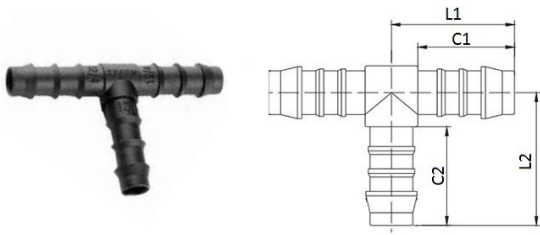

5560

Union tee barb connector

| CODE | OD | C1 | L1 | C2 | L2 | GR. |
|----------|----|------|------|------|------|------|
| 5560TR12 | 12 | 30,0 | 36,0 | 30,0 | 38,0 | 3,0 |
| 5560TR16 | 16 | 30,0 | 38,0 | 30,0 | 40,0 | 5,0 |
| 5560TR20 | 20 | 32,5 | 42,5 | 32,5 | 45,0 | 9,0 |
| 5560TR25 | 25 | 32,5 | 45,0 | 32,5 | 47,0 | 13,0 |

5570

Female swivel barb connector with rubber seal

| CODE | T | I.D. | C1 | C | L | H | GR. |
|------------|-------|------|------|------|------|----|------|
| 5570TR346 | G3/4" | 6 | 17,0 | 21,0 | 38,0 | 32 | 8,0 |
| 5570TR348 | G3/4" | 8 | 14,5 | 25,0 | 42,0 | 32 | 8,5 |
| 5570TR18 | G1" | 8 | 14,5 | 25,0 | 42,0 | 38 | 10,0 |
| 5570TR3810 | G3/8" | 10 | 16,5 | 28,0 | 42,5 | 32 | 7,5 |
| 5570TR3410 | G3/4" | 10 | 16,5 | 27,0 | 43,5 | 32 | 9,0 |
| 5570TR1212 | G1/2" | 12 | 16,5 | 28,0 | 44,5 | 24 | 10,0 |
| 5570TR3412 | G3/4" | 12 | 16,5 | 28,0 | 44,5 | 32 | 9,0 |
| 5570TR112 | G1" | 12 | 16,5 | 27,0 | 43,5 | 38 | 11,0 |
| 5570TR3414 | G3/4" | 14 | 16,5 | 30,0 | 46,5 | 32 | 7,0 |
| 5570TR114 | G1" | 14 | 16,5 | 30,0 | 46,5 | 38 | 8,5 |
| 5570TR3416 | G3/4" | 16 | 16,5 | 30,0 | 46,5 | 32 | 8,0 |
| 5570TR116 | G1" | 16 | 16,5 | 30,0 | 46,5 | 38 | 10,0 |
| 5570TR3419 | G3/4" | 19 | 16,5 | 31,0 | 47,5 | 32 | 10,0 |
| 5570TR119 | G1" | 19 | 16,5 | 31,0 | 47,5 | 38 | 13,0 |

5580

Flat rubber seal for female thread

| CODE | T | ØD | GR. |
|----------|-------|------|-----|
| 5580TR38 | G3/8" | 15,3 | 0,6 |
| 5580TR12 | G1/2" | 18,3 | 0,8 |
| 5580TR34 | G3/4" | 24,7 | 0,9 |
| 5580TR1 | G1" | 31,3 | 1,2 |