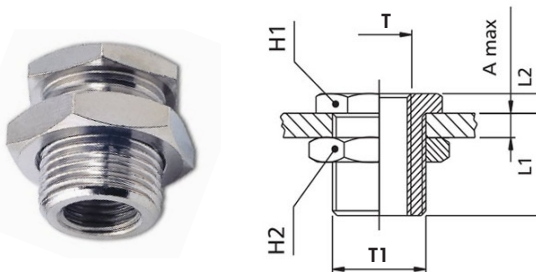

1300

Y F/M/F BSPT thread

CODE	T1	T2	I1	I2	L1	L2	L3	H	GR.
1300TR18	R1/8"	G1/8"	8,0	8,0	32,0	16	14,5	13	22,0
1300TR14	R1/4"	G1/4"	11,0	11,0	38,0	20	18,0	17	38,0
1300TR38	R3/8"	G3/8"	11,5	11,5	42,5	22	20,5	20	52,0
1300TR12	R1/2"	G1/2"	14,0	14,0	53,0	27	26,5	25	110,0

1310

Y F/F/F BSPT thread

CODE	T	I	L1	L2	L3	H	GR.
1310TR18	G1/8"	8,0	26,5	14,5	12	13	18,0
1310TR14	G1/4"	11,0	32,0	18,0	14	17	32,0
1310TR38	G3/8"	11,5	37,0	20,5	16	20	44,0
1310TR12	G1/2"	14,0	45,0	26,5	19	25	92,0

1320

F/F bulkhead connector BSPP & metric thread

CODE	T	T1	A MAX	L1	L2	H1	H2	GR.
1320TRM5M101	M5	M10X1	7	10,5	3,5	14	14	12,0
1320TR18M1615	G1/8"	M16X1,5	10	14,0	4,0	19	22	30,0
1320TR14M2015	G1/4"	M20X1,5	16	21,0	4,0	24	27	58,0
1320TR38M2615	G3/8"	M26X1,5	15	21,0	5,0	30	32	94,0
1320TR12M2815	G1/2"	M28X1,5	21	27,0	6,0	32	36	116,0

1322

Bulkhead connector F/F in yellow brass BSPP thread

CODE	T	T1	C	L	A	H1	H2
1322TR18M1615	G1/8	M16X1,5	4	14	9	19	19
1322TR14M2015	G1/4	M20X1,5	4	21	15	24	24
1322TR38M2615	G3/8	M26X1,5	5	21	14	30	30
1322TR12M282	G1/2	M28X2	6	27	20	32	32
1322TR34M342	G3/4	M34X2	6	30	22,5	41	41
1322TR114M492	G1-1/4	M49X2	8	39	29,5	55	55