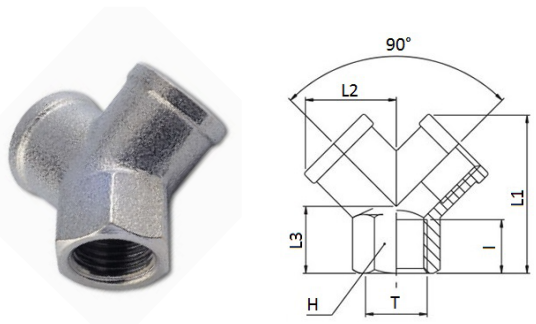

1300

Y F/M/F BSPT thread

CODE	T1	T2	I1	I2	L1	L2	L3	H	GR.
1300TR18	R1/8"	G1/8"	8,0	8,0	32,0	16	14,5	13	22,0
1300TR14	R1/4"	G1/4"	11,0	11,0	38,0	20	18,0	17	38,0
1300TR38	R3/8"	G3/8"	11,5	11,5	42,5	22	20,5	20	52,0
1300TR12	R1/2"	G1/2"	14,0	14,0	53,0	27	26,5	25	110,0

1310

Y F/F/F BSPT thread

CODE	T	I	L1	L2	L3	H	GR.
1310TR18	G1/8"	8,0	26,5	14,5	12	13	18,0
1310TR14	G1/4"	11,0	32,0	18,0	14	17	32,0
1310TR38	G3/8"	11,5	37,0	20,5	16	20	44,0
1310TR12	G1/2"	14,0	45,0	26,5	19	25	92,0

1320

F/F bulkhead connector BSPP & metric thread

CODE	T	T1	A MAX	L1	L2	H1	H2	GR.
1320TRM5M101	M5	M10X1	7	10,5	3,5	14	14	12,0
1320TR18M1615	G1/8"	M16X1,5	10	14,0	4,0	19	22	30,0
1320TR14M2015	G1/4"	M20X1,5	16	21,0	4,0	24	27	58,0
1320TR38M2615	G3/8"	M26X1,5	15	21,0	5,0	30	32	94,0
1320TR12M2815	G1/2"	M28X1,5	21	27,0	6,0	32	36	116,0