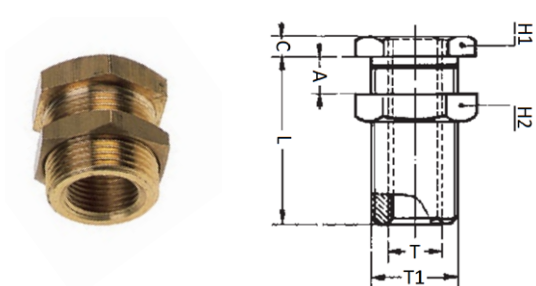

1300

Y F/M/F BSPT thread

CODE	T1	T2	I1	I2	L1	L2	L3	H	GR.
1300TR18	R1/8"	G1/8"	8,0	8,0	32,0	16	14,5	13	22,0
1300TR14	R1/4"	G1/4"	11,0	11,0	38,0	20	18,0	17	38,0
1300TR38	R3/8"	G3/8"	11,5	11,5	42,5	22	20,5	20	52,0
1300TR12	R1/2"	G1/2"	14,0	14,0	53,0	27	26,5	25	110,0

1310

Y F/F/F BSPT thread

CODE	T	I	L1	L2	L3	H	GR.
1310TR18	G1/8"	8,0	26,5	14,5	12	13	18,0
1310TR14	G1/4"	11,0	32,0	18,0	14	17	32,0
1310TR38	G3/8"	11,5	37,0	20,5	16	20	44,0
1310TR12	G1/2"	14,0	45,0	26,5	19	25	92,0

1320

F/F bulkhead connector BSPP & metric thread

CODE	T	T1	A MAX	L1	L2	H1	H2	GR.
1320TRM5M101	M5	M10X1	7	10,5	3,5	14	14	12,0
1320TR18M1615	G1/8"	M16X1,5	10	14,0	4,0	19	22	30,0
1320TR14M2015	G1/4"	M20X1,5	16	21,0	4,0	24	27	58,0
1320TR38M2615	G3/8"	M26X1,5	15	21,0	5,0	30	32	94,0
1320TR12M2815	G1/2"	M28X1,5	21	27,0	6,0	32	36	116,0

1322

Bulkhead connector F/F in yellow brass BSPP thread

CODE	T	T1	C	L	A	H1	H2
1322TR18M1615	G1/8	M16X1,5	4	14	9	19	19
1322TR14M2015	G1/4	M20X1,5	4	21	15	24	24
1322TR38M2615	G3/8	M26X1,5	5	21	14	30	30
1322TR12M282	G1/2	M28X2	6	27	20	32	32
1322TR34M342	G3/4	M34X2	6	30	22,5	41	41
1322TR114M492	G1-1/4	M49X2	8	39	29,5	55	55