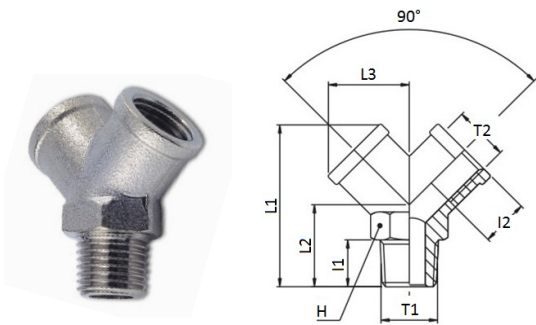

1300

Y F/M/F BSPT thread

CODE	T1	T2	I1	I2	L1	L2	L3	H	GR.
1300TR18	R1/8"	G1/8"	8,0	8,0	32,0	16	14,5	13	22,0
1300TR14	R1/4"	G1/4"	11,0	11,0	38,0	20	18,0	17	38,0
1300TR38	R3/8"	G3/8"	11,5	11,5	42,5	22	20,5	20	52,0
1300TR12	R1/2"	G1/2"	14,0	14,0	53,0	27	26,5	25	110,0

1310

Y F/F/F BSPT thread

CODE	T	I	L1	L2	L3	H	GR.
1310TR18	G1/8"	8,0	26,5	14,5	12	13	18,0
1310TR14	G1/4"	11,0	32,0	18,0	14	17	32,0
1310TR38	G3/8"	11,5	37,0	20,5	16	20	44,0
1310TR12	G1/2"	14,0	45,0	26,5	19	25	92,0

1320

F/F bulkhead connector BSPP & metric thread

CODE	T	T1	A MAX	L1	L2	H1	H2	GR.
1320TRM5M101	M5	M10X1	7	10,5	3,5	14	14	12,0
1320TR18M1615	G1/8"	M16X1,5	10	14,0	4,0	19	22	30,0
1320TR14M2015	G1/4"	M20X1,5	16	21,0	4,0	24	27	58,0
1320TR38M2615	G3/8"	M26X1,5	15	21,0	5,0	30	32	94,0
1320TR12M2815	G1/2"	M28X1,5	21	27,0	6,0	32	36	116,0