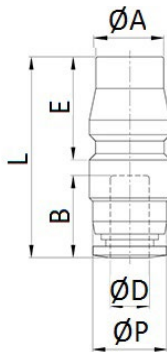

8970FM

Female connection

CODE	T	I	L	L1	H
8970FM02	G1/4"	12,0	36,0	21,0	17
8970FM03	G3/8"	13,0	37,0	21,0	19

8980RE

Connector with barb connector

CODE	Ø	D	L	L1	L2
8980RE06	6	20,0	43,0	14,0	21,0
8980RE08	8	20,0	43,0	14,0	21,0
8980RE10	10	20,0	43,0	14,0	21,0

PCP

Push-in fittings for tube

CODE	ØD	ØP	ØA	L	E	B	DN	GR.
PCP04N	4	10,0	10,9	31,0	16,3	14,8	3,0	17,0
PCP06N	6	11,9	10,9	31,7	16,3	17,4	5,0	16,0
PCP08N	8	14,0	10,9	34,9	16,3	18,4	6,0	17,0
PCP10N	10	16,0	10,9	42,4	16,3	19,7	8,0	25,0
PCP12N	12	19,0	10,9	45,4	16,3	21,9	8,0	33,0
PCP16N	16	24,0	10,9	49,3	16,3	24,5	8,0	52,0