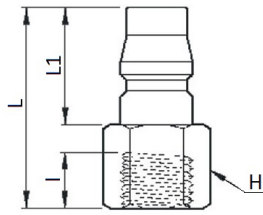

8970FM

Female connection

CODE	T	I	L	L1	H
8970FM02	G1/4"	12,0	36,0	21,0	17
8970FM03	G3/8"	13,0	37,0	21,0	19

8980RE

Connector with barb connector

CODE	Ø	D	L	L1	L2
8980RE06	6	20,0	43,0	14,0	21,0
8980RE08	8	20,0	43,0	14,0	21,0
8980RE10	10	20,0	43,0	14,0	21,0

PCP

Push-in fittings for tube

CODE	ØD	ØP	ØA	L	E	B	DN	GR.
PCP04N	4	10,0	10,9	31,0	16,3	14,8	3,0	17,0
PCP06N	6	11,9	10,9	31,7	16,3	17,4	5,0	16,0
PCP08N	8	14,0	10,9	34,9	16,3	18,4	6,0	17,0
PCP10N	10	16,0	10,9	42,4	16,3	19,7	8,0	25,0
PCP12N	12	19,0	10,9	45,4	16,3	21,9	8,0	33,0
PCP16N	16	24,0	10,9	49,3	16,3	24,5	8,0	52,0